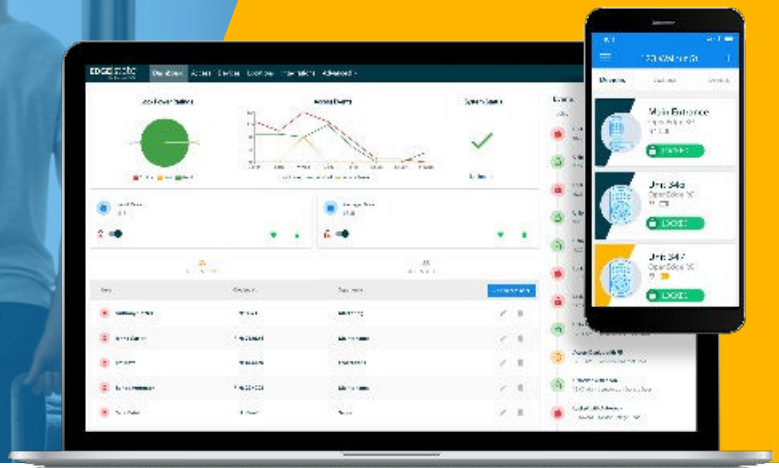

Access control for any vacation rental.

Complete access control and streamlined guest experiences.

RemoteLock's EdgeState software provides complete access control from a single, easy-to-use dashboard. Whether you manage one property or hundreds, RemoteLock is designed to make managing access easy and efficient.

Centralized Control

Manage your properties, locks and user permissions from a computer or smartphone.

Notifications and History

Keep your finger on the pulse of your property's access with email and text notifications, as well as searchable history.

Scale As You Grow

EdgeState scales with your needs – from a single vacation home to large multifamily properties.

Controlled Access at Every Entry

Secure every door on your property, from the front door to garages and elevators.